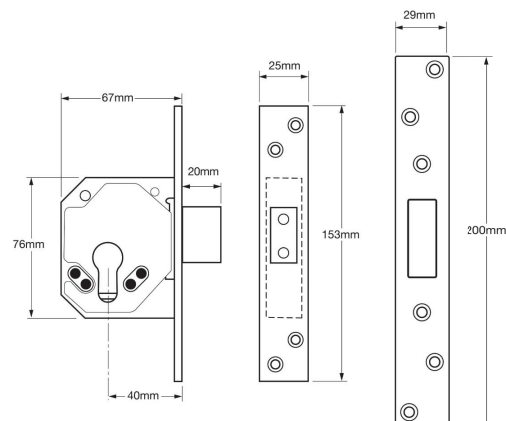

C-Series Mortice

3C14

Euro Profile Cylinder Mortice Deadlock (case only)

ASSA ABLOY

Application:

- Heavy duty euro profile cylinder lockcase
- For timber door hinged on the left or the right
- Not suitable for use on doors less than 40mm thick

Specification:

- Deadbolt is locked or unlocked by euro profile cylinder from either side
- Extended 20mm deadbolt for secure positive deadlocking and resistance against attack
- Force resistant, anti drill and anti-saw security features
- Available with square forend and striking plate
- 20mm bolt throw
- Double bolt through fixings for escutcheons at either 38mm centres or 26mm centres
- Case Size: 67mm
- Backset: 40mm
- Case: Bronze powder coat
- Forend: Stainless steel or brass
- Box Strike Assembly: Stainless steel or brass
- Deadbolt: Brass, with hardened steel rollers
- Rebate Kit: Not available
- Security Escutcheon to Suit: B-3C14E (38mm) B-53053 (26mm)
- Available in SC and PL finishes

Finish:

- SC - Satin Chrome finish
- PL- Polished Brass finish

Technical Design:

Standards: