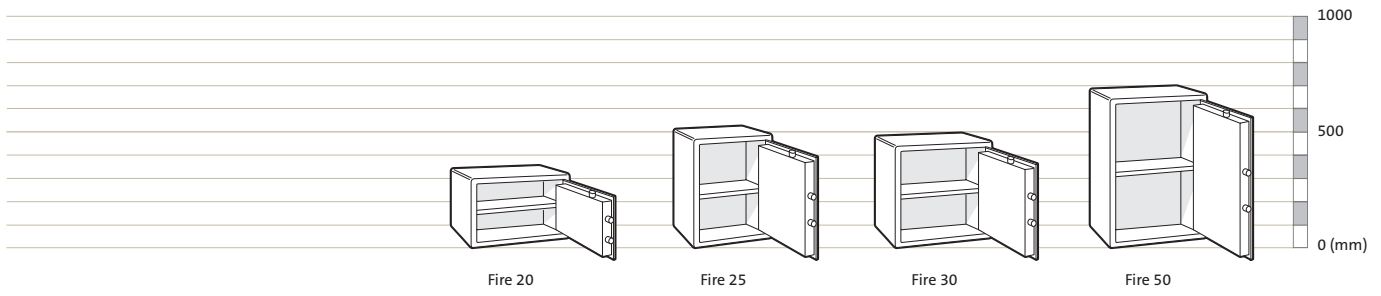

HOME SAFE WITH DUAL
PROTECTION **FOR YOUR**
VALUABLES

FIRE

FIRE & BURGLARY PROTECTION

EN 15659
30 P

EN 14450
S2

KEY FEATURES

- Combined fire and burglary protection in one safe.
- Perfect for the protection of cash and valuables as well as passports, property records, legal papers and other important documents.
- Certified by ECB•S for 30 minutes fire-resistance (EN 15659, 30 P).
- Certified by ECB•S for Level S2 burglary protection (EN 14450).
- Choice of key lock or electronic lock.
- Four sizes available – 18, 26, 31 and 51 litres.

FIRE

PRODUCT SPECIFICATIONS

Model	External height (mm)	External width (mm)	External depth (mm)	Internal height (mm)	Internal width (mm)	Internal depth (mm)	Volume (litres)	Weight (kg)	Shelf
Fire 20	315	445	440	185	334	290	18	52	1
Fire 25	490	360	440	360	249	290	26	62	1
Fire 30	460	440	440	330	329	290	31	68	1
Fire 50	670	440	440	540	329	290	51	91	1