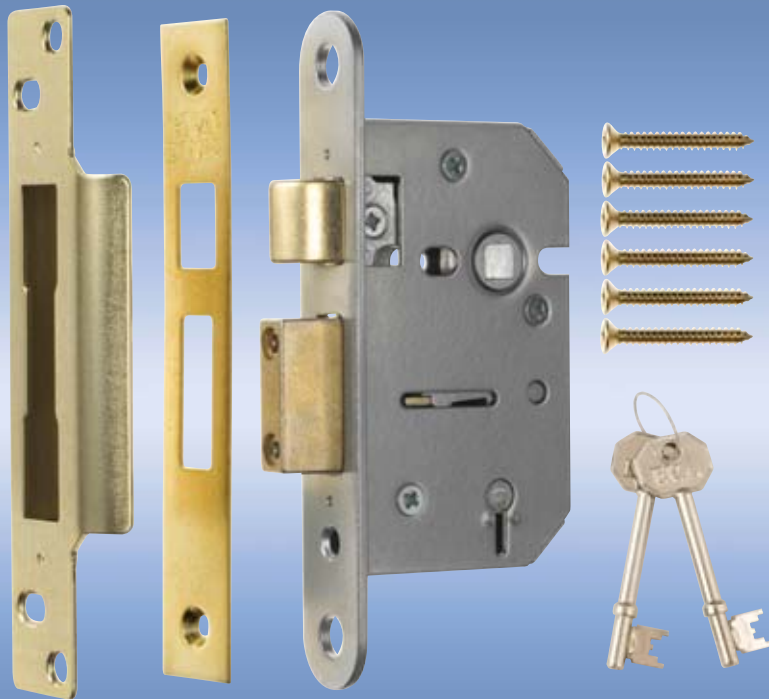

VISCOUNT MORTICE LOCK RANGE

VISCOUNT 5 LEVER DEADLOCK

VISCOUNT 5 LEVER SASHLOCK

The **ERA 5 Lever Viscount** range of door locks are suitable to replace existing 2 and 3 lever door locks. They are available as both Sashlock and Deadlocks. Ideal for the volume user, the Viscount offers long service in demanding situations and is the right choice for replacement or new build projects.

The Viscount is also available as a rebated lock, suitable for rebated French doors.

The latch is easily reversed. Hardened steel rollers in the bolt resist hacksawing and levers have false notching to resist lock picking.

ERA Viscount Rebate Sets are also available individually, in two sizes - 12.7mm (1/2") and 25.4mm (1"). Sashlock Rebate Sets are non-handed to reduce stock-holding. Full fitting instructions are supplied.

Sashlock Rebate Sets

Brass Effect 12.7mm (1/2") Rebate	436-31
Satin 12.7mm (1/2") Rebate	436-51
Brass Effect 25.4mm (1") Rebate	437-31
Satin 25.4mm (1") Rebate	437-51

5 Lever Deadlock

5 Lever Sashlock

All dimensions in mm. Numbers in brackets relate to 3" version of lock