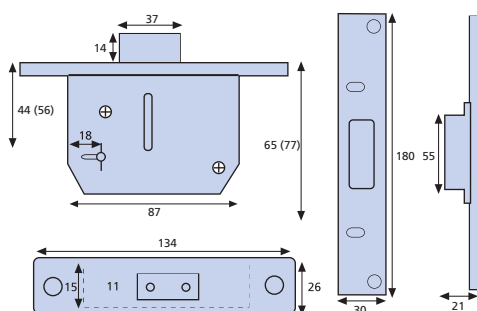

ERA Viscount Rebate Sets are also available individually, in two sizes - 12.7mm (1/2") and 25.4mm (1"). Sashlock Rebate Sets are non-handed to reduce stock-holding. Full fitting instructions are supplied.

Sashlock Rebate Sets

Brass Effect 12.7mm (1/2") Rebate	436-31
Satin 12.7mm (1/2") Rebate	436-51
Brass Effect 25.4mm (1") Rebate	437-31
Satin 25.4mm (1") Rebate	437-51

5 Lever Deadlock

5 Lever Sashlock

All dimensions in mm. Numbers in brackets relate to 3" version of lock