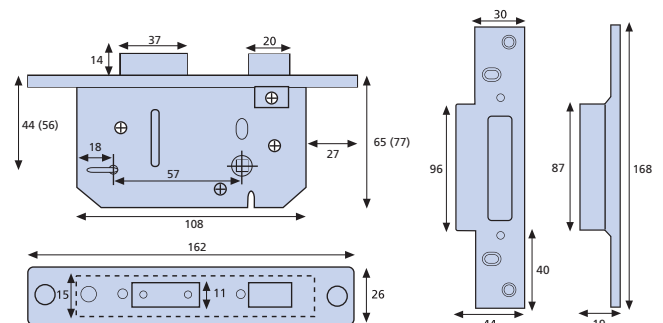

ERA Viscount Rebate Sets are also available individually, in two sizes - 12.7mm (1/2") and 25.4mm (1"). Sashlock Rebate Sets are non-handed to reduce stock-holding. Full fitting instructions are supplied.

Sashlock Rebate Sets

Brass Effect 12.7mm (1/2") Rebate	436-31
Satin 12.7mm (1/2") Rebate	436-51
Brass Effect 25.4mm (1") Rebate	437-31
Satin 25.4mm (1") Rebate	437-51

5 Lever Deadlock

5 Lever Sashlock

All dimensions in mm. Numbers in brackets relate to 3" version of lock