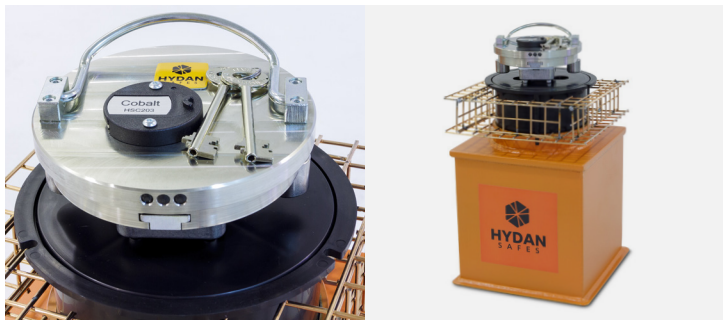

Cobalt

Round door underfloor safe

Recommended Cash Rating: **£10,000**

Recommended Valuables Rating: **£100,000**

Key Features:

- Solid stainless 30mm thick door x 156mm diameter
- Secured with a double bitted keylock (VDS class 1)
- Manual combination and digital locking options
- Available in 3 models
- Deposit version allows multiple users to constantly deposit cash whilst the main body of the safe remains locked
- Supplied with reinforcing mesh and full installation instructions

Model	Door (mm)	External* (mm)			Internal (mm)			Weight (kg)
	Diameter	Height	Width	Depth	Height	Width	Depth	
Size 1	156mm Dia	375	240	240	229	215	215	15
Size 2	156mm Dia	455	315	315	305	290	290	23
Size 2 Dep	156mm Dia	455	315	315	305	290	290	25

* External height includes a 125mm neck