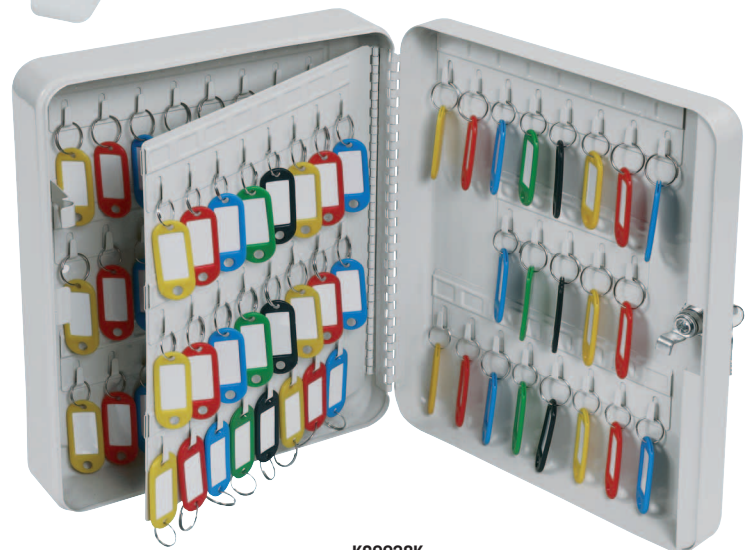

KC0026K

KC0027K

KC0028K

A high quality range of key boxes with capacities ranging from 20-93 keys. Ideal for the home or office.

- **LOCKING** – Fitted with a high quality key lock supplied with two keys.
- **FIXING** – Ready prepared for fixing to the wall with fixings supplied.
- **COLOUR** – Finished in a high quality scratch resistant powder coat grey paint.

MODEL NUMBER	EXTERNAL DIMENSIONS H x W x D	CAPACITY
KC0026K	200 x 160 x 80mm	20 keys
KC0027K	250 x 180 x 80mm	48 keys
KC0028K	300 x 240 x 80mm	93 keys