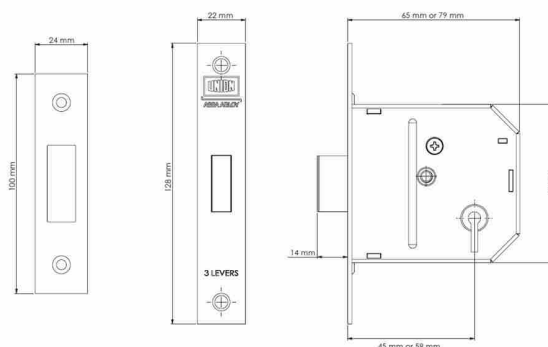

The Essential Range

ES-DL

Essential 3 lever Deadlock

ASSA ABLOY

Application:

- For timber doors hinged on the left or right
- For use on internal doors where standard security is a requirement

Specification:

UNION Endorsed - your assurance of quality and reliability.

- Single piece forend
- matching forend and strike
- Deadbolt locked or unlocked by the key from either side
- 12.5mm deadbolt for secure positive deadlocking
- Can be installed in the many UK mortices without the need for additional carpentry or spoiling the edge of the door

- Case Size: 67mm (2.5") or 79.5mm (3")
- Backset: 45mm or 58mm
- Case: Steel, black powder coat
- Forend: Electro brass and polished chrome finish
- Striking Plate: Locking plate finished to match forend
- Packaging: Individually boxed or Visipacked

Finish:

- Electro Brass finish
- Polished chrome finish

Technical Design:

Standards: