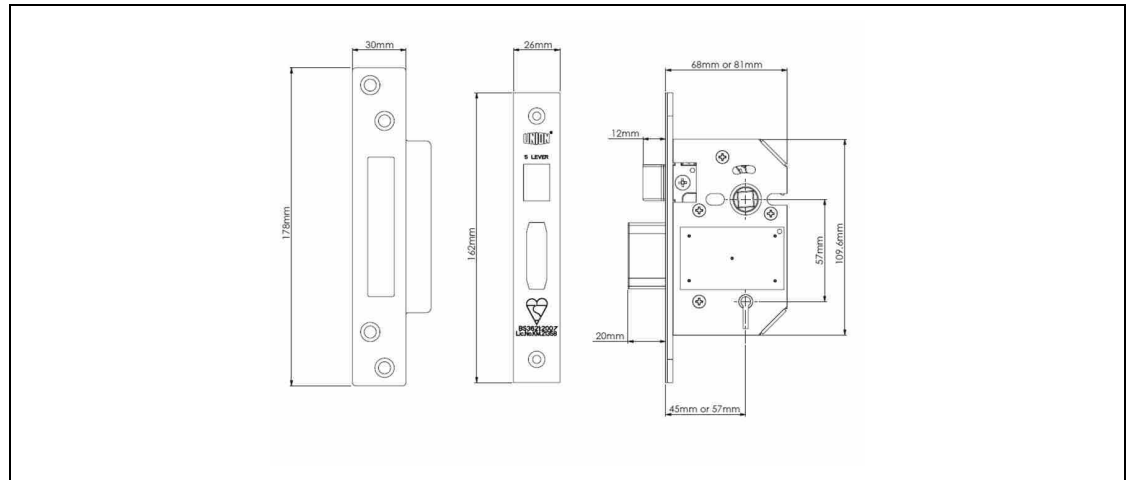

StrongBOLT

2200

BS 5 Lever Sashlock

ASSA ABLOY

Technical Design:

Variants:

J2200S-PL-2.5	BS 5 lever StrongBOLT sashlock
J2200S-PL-3.0	BS 5 lever StrongBOLT sashlock
J2200S-SC-2.5	BS 5 lever StrongBOLT sashlock
J2200S-SC-3.0	BS 5 lever StrongBOLT sashlock
Y2200S-PL-2.5	BS 5 lever StrongBOLT sashlock - VISI PACKED
Y2200S-PL-3.0	BS 5 lever StrongBOLT sashlock - VISI PACKED
Y2200S-SC-2.5	BS 5 lever StrongBOLT sashlock - VISI PACKED
Y2200S-SC-3.0	BS 5 lever StrongBOLT sashlock - VISI PACKED