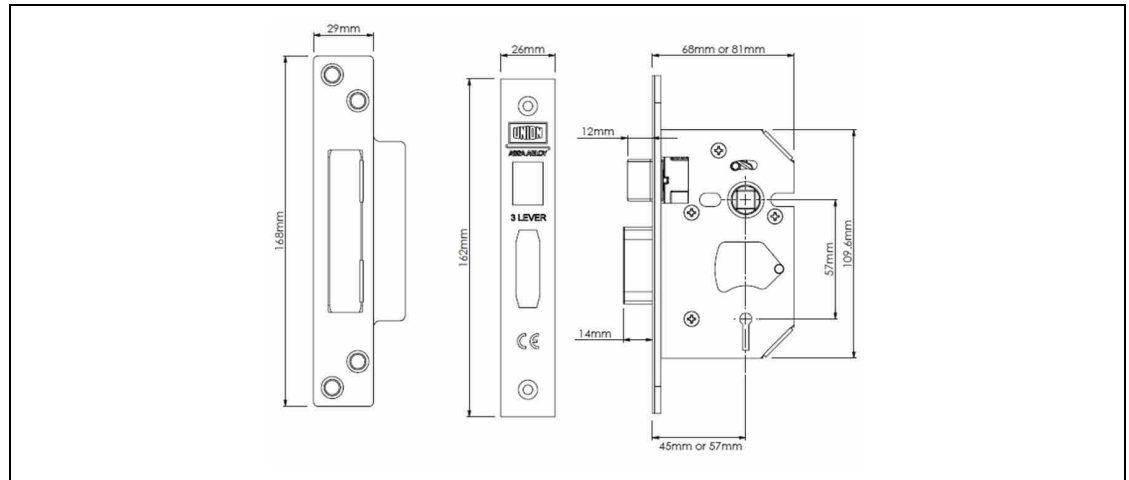

StrongBOLT

2203

3 Lever Sashlock

ASSA ABLOY

Technical Design:

Variants:

J2203S-SS-2.5	Satin Stainless Steel, 2.5" case
J2203S-SS-3.0	Satin Stainless Steel, 3.0" case
J2203S-PB-2.5	Polished Brass, 2.5" case
J2203S-PB-3.0	Polished Brass, 3.0" case
Y2203S-PB-2.5	3 lever StrongBOLT sashlock - VISI PACKED
Y2203S-PB-3.0	3 lever StrongBOLT sashlock - VISI PACKED
Y2203S-SS-2.5	3 lever StrongBOLT sashlock - VISI PACKED
Y2203S-SS-3.0	3 lever StrongBOLT sashlock - VISI PACKED